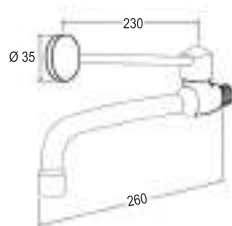

REF: L156194

MANETA MEDICAL 40MM

[21,00 €]

M4

REF: L156154

MEDICAL DE PARED CAÑO FIJO

[79,00 €]

M6