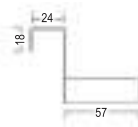

ACERO INOXIDABLE 304

TOALLERO LATERAL DE 29 cm

[22,85 €]

M20
REF: L322734

TOALLERO LATERAL DE 36 cm

[22,85 €]

M20
REF: L322294

[29,95 €] BLACK 36 cm

M20
REF: L324834

[29,95 €] BLANCO 36 cm

M20
REF: L325644

TOALLERO ADHESIVO OPEN DE 27 cm

[33,00 €] CEPILLADO

M20
REF: L327794

*Disponible en breve

[35,00 €] BLACK

M20
REF: L327784

*Disponible en breve