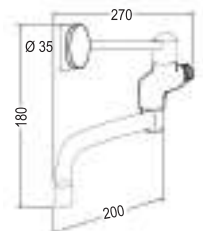

MEDICAL DE PARED CAÑO GIRATORIO

[99,00 €]