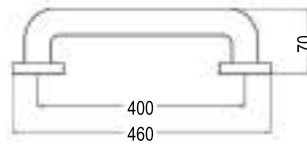

ASA LISA 40CM
[24,50 €]

M20
REF: L145432

ACERO
INOX.
304