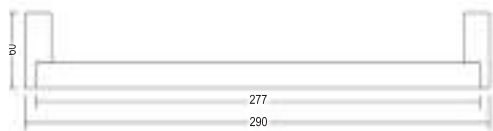

ACERO INOXIDABLE 304

TOALLERO LATERAL DE 29 cm

[22,85 €]

M20
REF: L322734

TOALLERO LATERAL DE 36 cm

[22,85 €]

M20
REF: L322294

[29,95 €] BLACK 36 cm

M20
REF: L324834

[29,95 €] BLANCO 36 cm

M20
REF: L325644

TOALLERO ADHESIVO OPEN DE 27 cm

[33,00 €] CEPILLADO

M20
REF: L327794

*Disponible en breve

[35,00 €] BLACK

M20
REF: L327784

*Disponible en breve