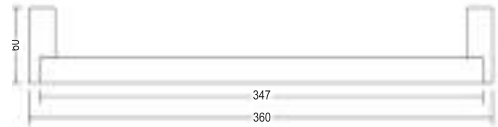

[22,85 €]

M20
REF: L322294

[29,95 €] BLACK 36 cm

M20
REF: L324834

[29,95 €] BLANCO 36 cm

M20
REF: L325644

TOALLERO ADHESIVO OPEN DE 27 cm

[33,00 €] CEPILLADO