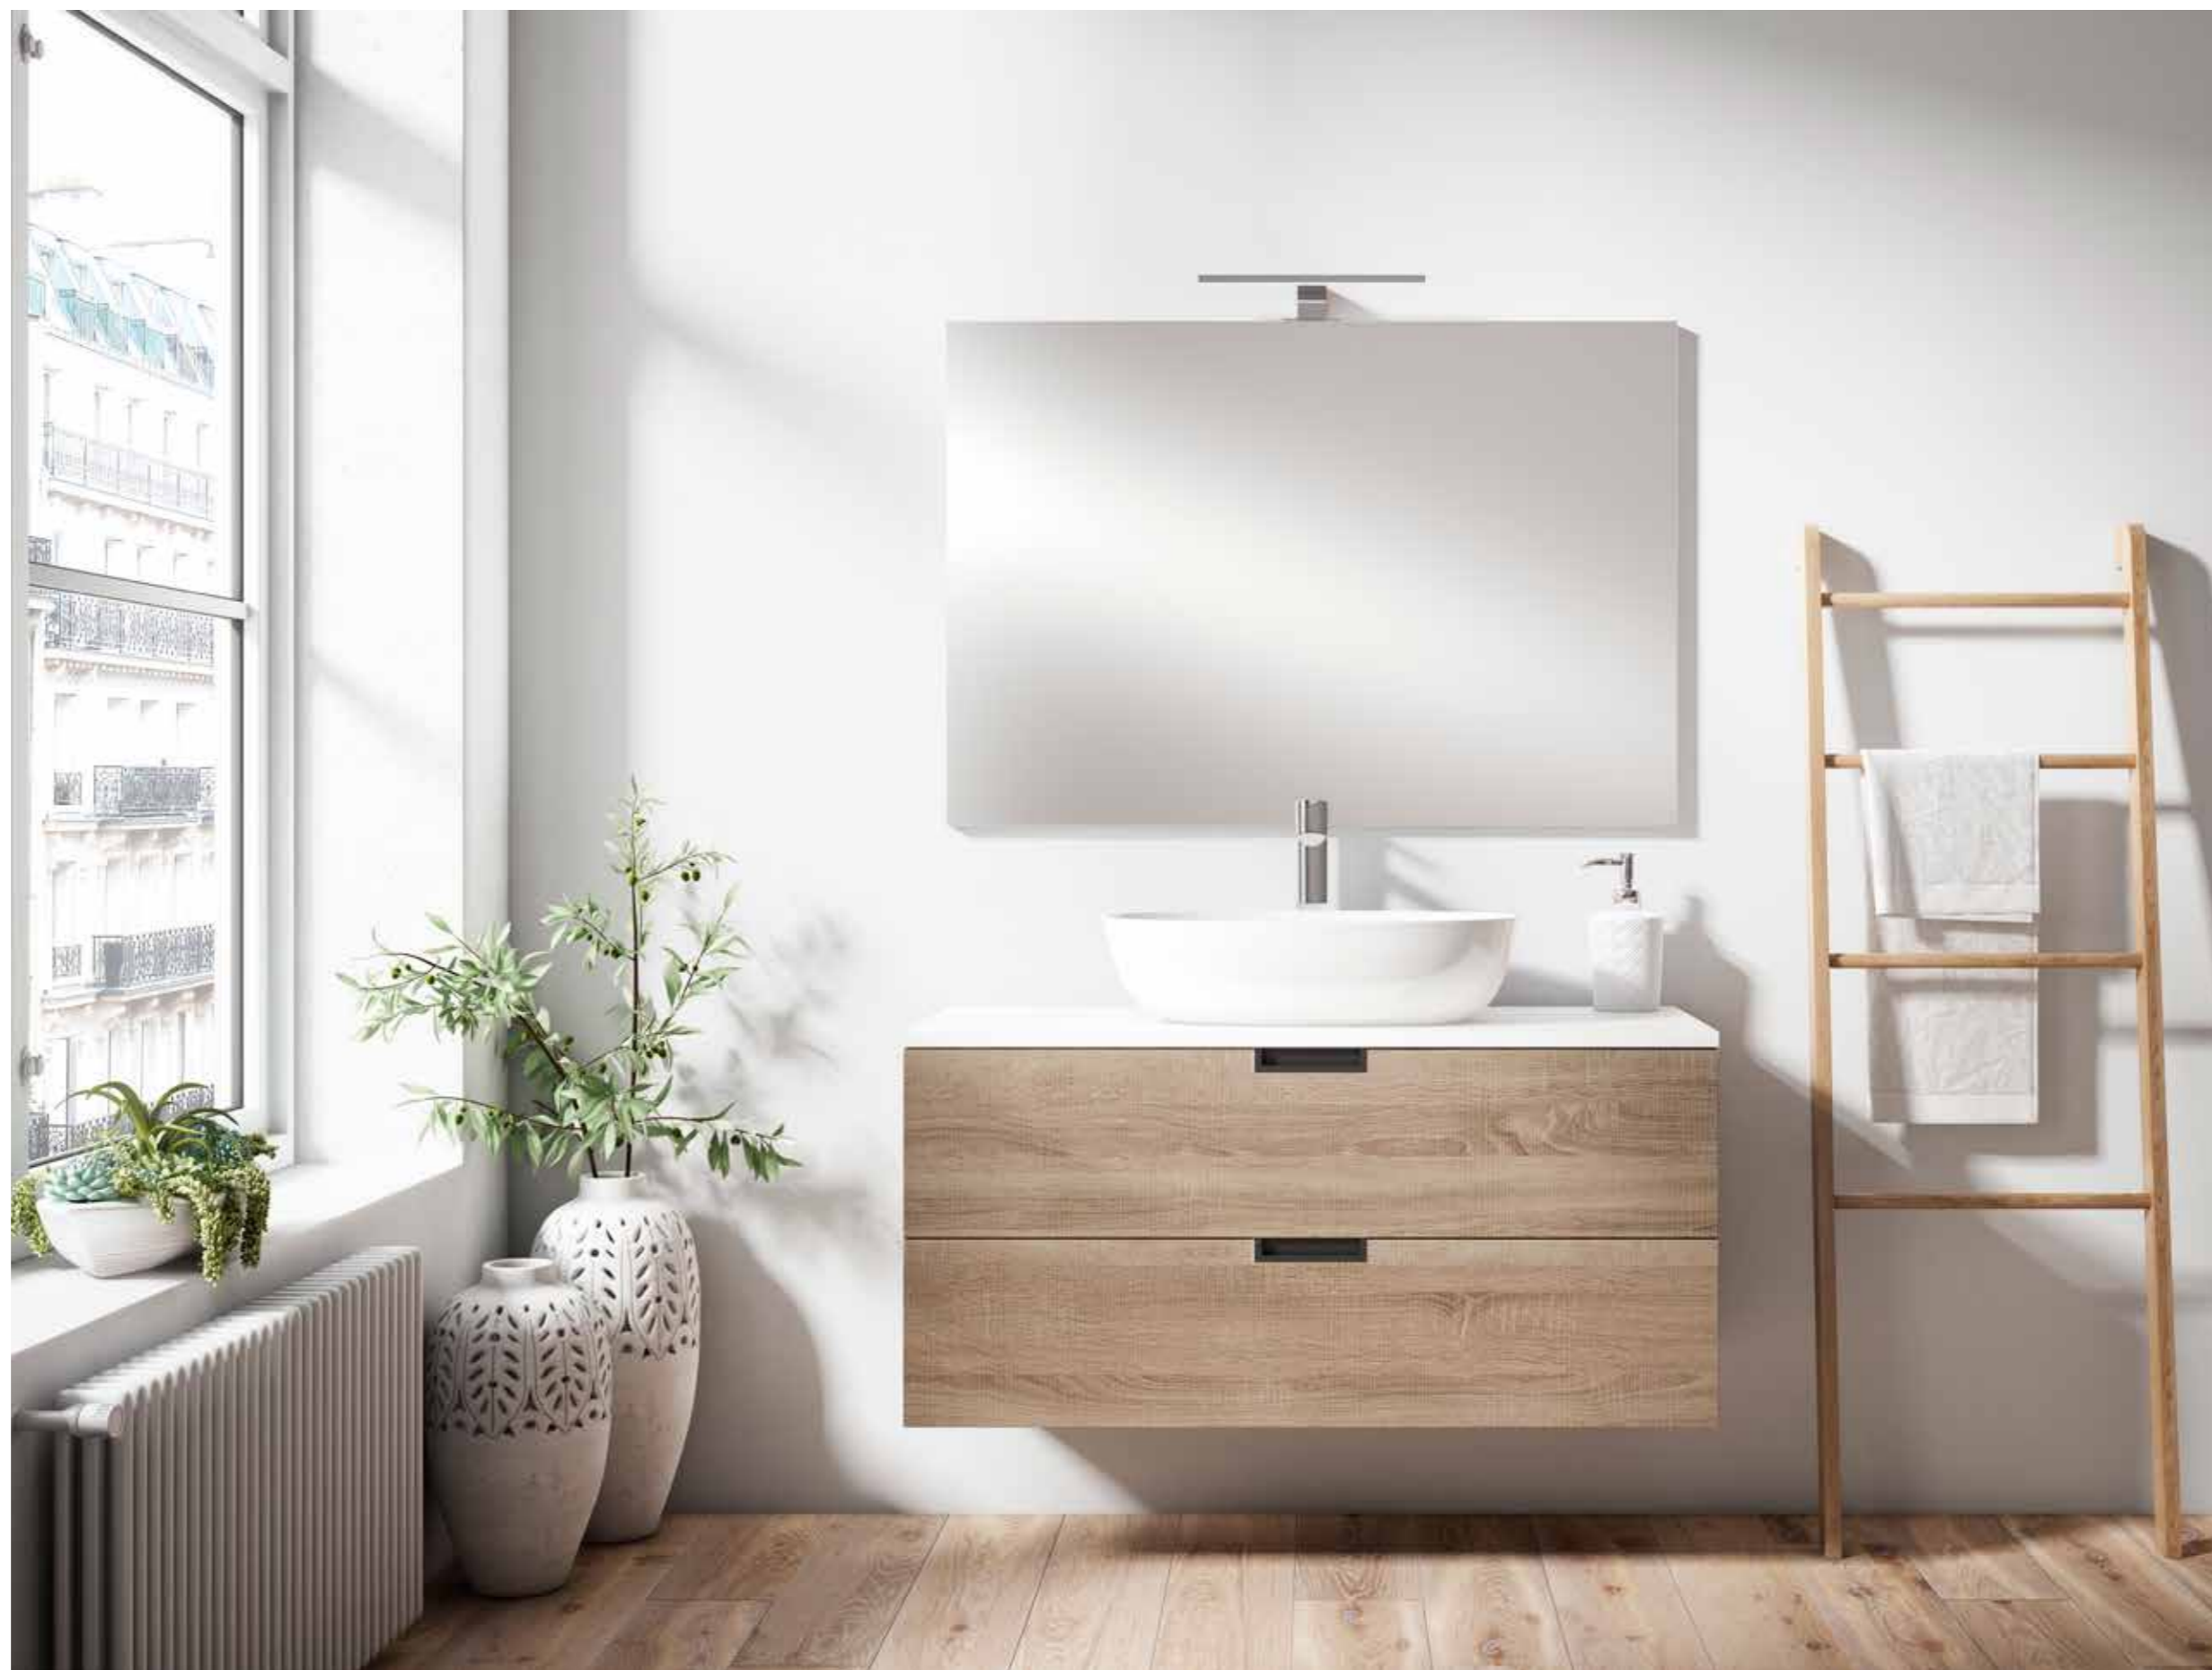

SPIRIT
roble moderno | modern oak
2 cajones | 2 drawers

conjunto 100cm | set 100cm: **559.00€**