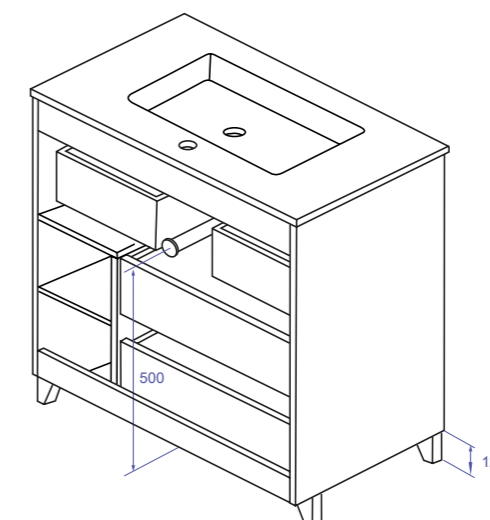

APLIQUES LED | LED LIGHTINGS

	Al*An*Pr | H*W*D	Código | Code	Acabado | Finishing	Precio | Price
	50 x 300 x 100 mm	IL103010	CROMO | CHROME	34.00 €
	50 x 600 x 100 mm	IL106010		67.00 €

COMPOSICIÓN
COMPOSITION

Mueble con patas, 3 cajones y una puerta
Cabinet with feet, 3 drawers and a door

ESTRUCTURA
STRUCTURE

Tablero de 18mm
18mm Board

FRONTERAS/COSTADOS
FRONTS/SIDES

Tablero de 18mm: Melamina para los acabados texturizados, y MDF para los colores lisos
18mm Board: Melamine for textured finishes, and MDF for plain colors

TIRADORES
HANDLES

Sin tiradores. La apertura se realiza mediante un ligero retranqueo en el mueble
Without handles. The opening is possible by a slight recoil in the cabinet

PATAS
FEET

Pata de ABS acabada en cromo mate
ABS foot in matte chrome finish

CAJONES
DRAWERS

Cajones en polilaminado textil y guías con cierre amortiguado
Drawers in textile poly laminated and guides with damped closure

BISAGRAS
HINGES

Abertura 105°, cabeza articulada 35mm, montaje rápido y amortiguador hidráulico incorporado
105° opening, 35mm hinge head, quick assembly, closing with built-in hydraulic damper

FIJACIÓN MURAL
MURAL FIXATION

Colgadores ocultos de montaje directo y gran resistencia a la carga. Ajuste por altura y profundidad
Concealed hangers with direct mounting and great resistance to the load. Height and depth adjustment

ACABADOS
FINISHINGS

Norma EN 120
EN 120 Standard

Conformidad Europea
European Conformity

Garantía de 2 años
2 years Warranty

Iluminación LED
LED Illumination

IP 44 - Clase II
IP 44 - Class II

Espejo iluminación integrada
Mirror with integrated lighting

Lavabo cerámico
Ceramic washbasin

Melamina
Melamine

Lacado Alto brillo
Lacquer High gloss

Cajones de cierre suave
Soft closing drawers

Puertas de cierre suave
Soft closing doors