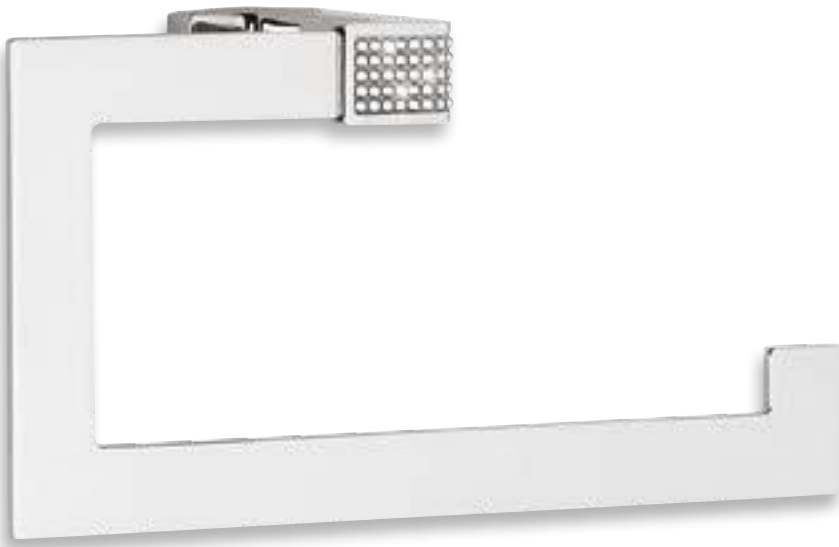

H9000 Diamond

MADE WITH SWAROVSKI® ELEMENTS

H9000/05

H9000/05P

210 ↔ 110 ↓ 70 ↗ mm

Toallero anilla
Towel ring / Grand anneau

H9000/12

H9000/12P

170 ↔ 35 ↓ 70 ↗ mm