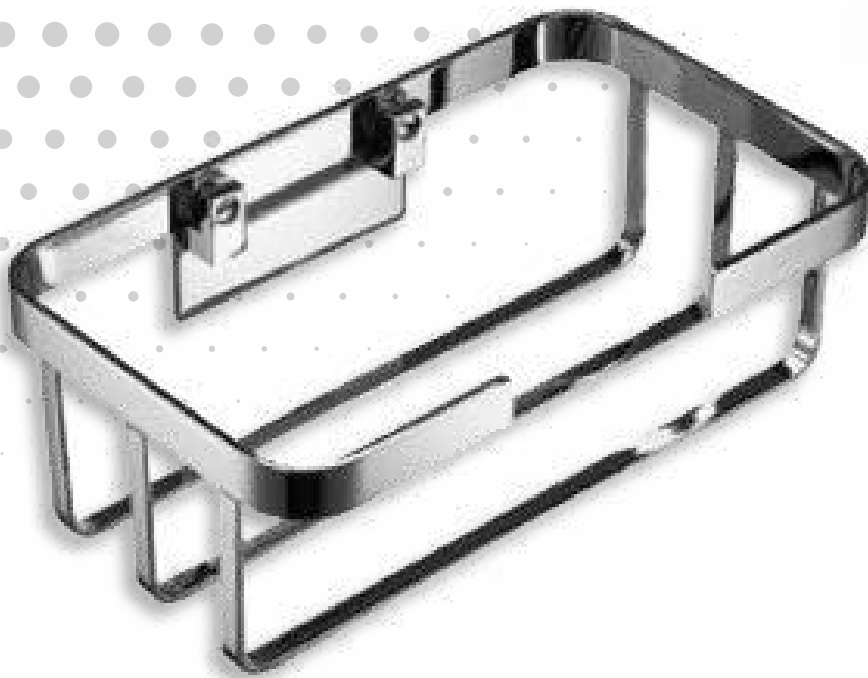

Jabonera / Esponjera
Soap/Sponge holder
Porte-savon/Porte-éponge

Cromo
Chrome
Chrome

Negro
Black
Noir

Porta-toallitas

H2310/70
 H2310/70P

200 ↔ 75 ↓ 120 ↗ mm

Porta-toallitas
Wipes holder
Porte lingettes

Cromo
Chrome
Chrome