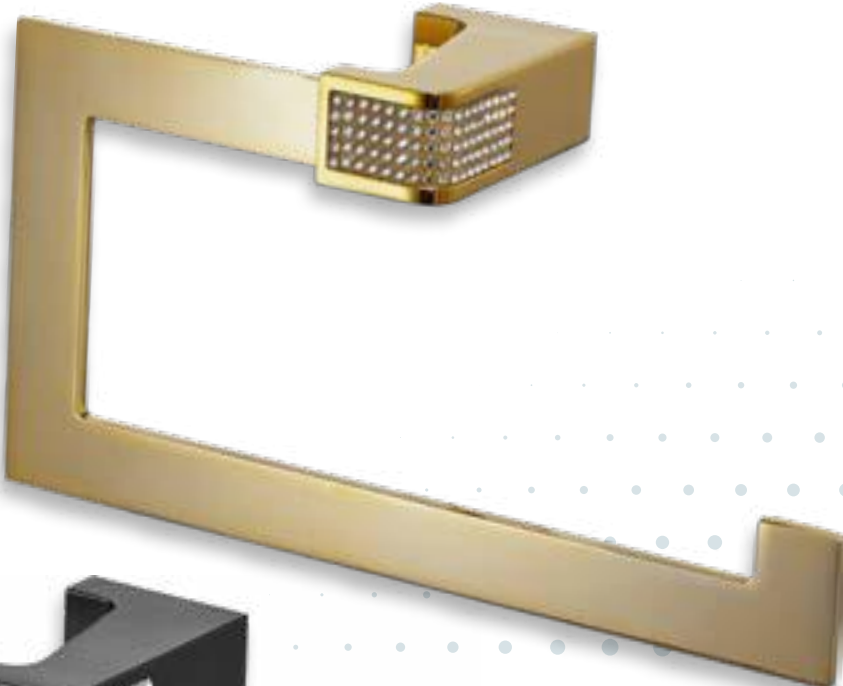

Diamond

MADE WITH SWAROVSKI® ELEMENTS