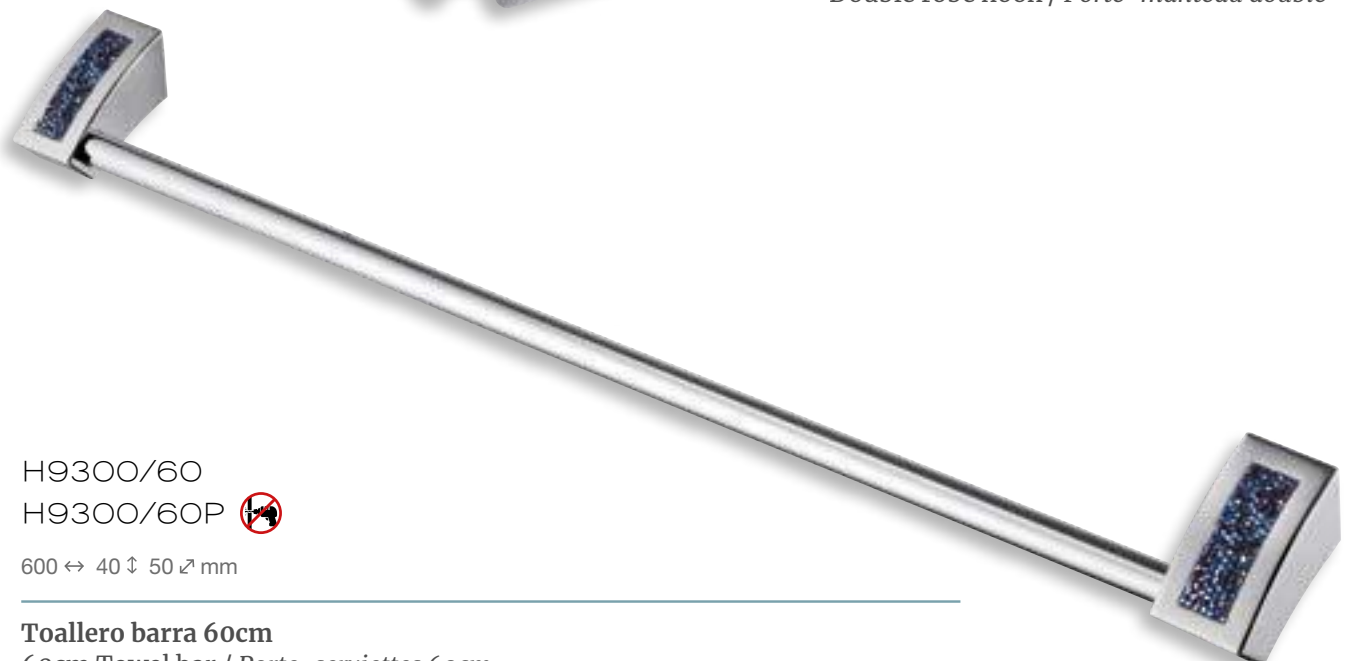

H9300/O9D

H9300/O9DP

70 ↔ 30 ↓ 50 ↗ mm

Percha doble
Double robe hook / Porte-manteau double