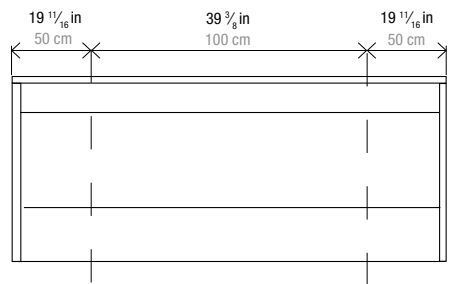

2 senos: 200 cm
Double bowl: $31 \frac{1}{2}$ in
2 vasques: 200 cm