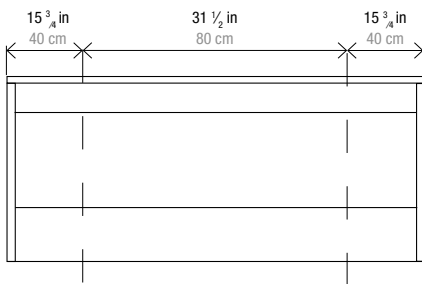

2 senos: 160 cm
Double bowl: $62 \frac{63}{64}$ in
2 vasques: 160 cm