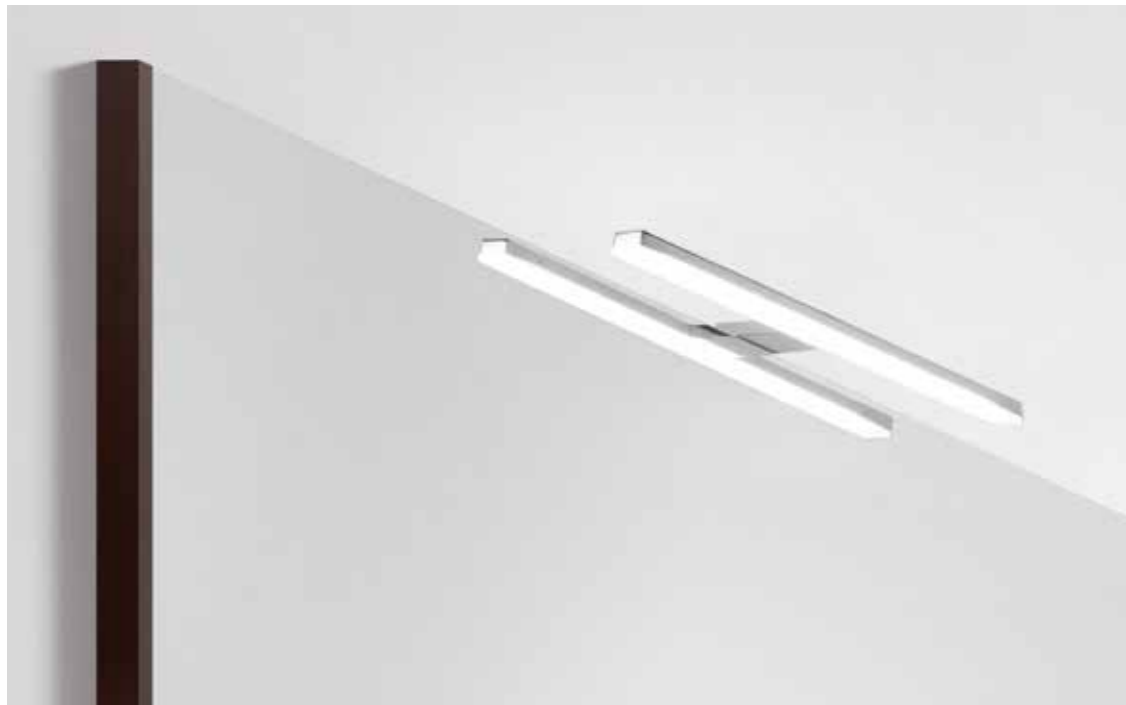

▲ Smooth Mirror - Espejo Liso - Miroir Lise

SOLCO-2 · 48" / 120 cm

Lower Cabinet 2d 48" / Basin Mao / Smooth Mirror / Light Fixture Line 20"

Bajo 2C. 120 / Encimera Mao / Espejo Liso / Applique Line 50

Sous Vasque 2T. 120 / Plan Mao / Miroir Lise / Applique Line 50